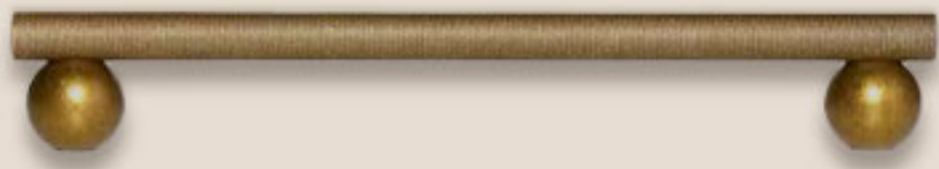

Contour Soft-Edge Collection

● Product Overview

A modern wall art piece featuring a four-rounded-corner structure, wrapped with skin-touch faux leather and paired with warm copper metal accents. The softness of leather meets the precision of metal, creating a refined luxury expression.

● Materials & Craftsmanship

① Skin-Touch Faux Leather Panel

The main artwork panel is fully wrapped in matte skin-touch faux leather, offering a velvety texture with a premium, delicate feel.

② Lambskin-Texture Leather Base (

The base layer uses lambskin-texture faux leather, known for its rich grain, soft touch, and elegant matte depth.

③ Four-Rounded-Corner Structure

The signature soft-edge silhouette features four smooth rounded corners, offering a contemporary and approachable design aesthetic.

④ Copper Metal Accent Pieces

Warm copper-finished metal components add an elegant contrast against the soft leather textures, enhancing the overall sophistication.

● Design Style

Minimal Luxury × Modern Softness