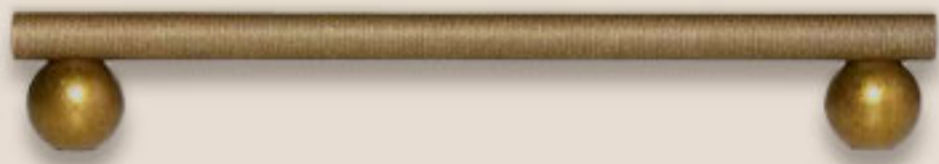

FU HUAI PAINTING 2025

CREAM RETRO SERIES FU HUAI
LIVING ROOM

FU HUAI PAINTING 2025

- Product Overview
- Material & Structure
- Design Style

Contour Soft-Edge Collection

● Product Overview

A modern wall art piece featuring a four-rounded-corner structure, wrapped with skin-touch faux leather and paired with warm copper metal accents. The softness of leather meets the precision of metal, creating a refined luxury expression.